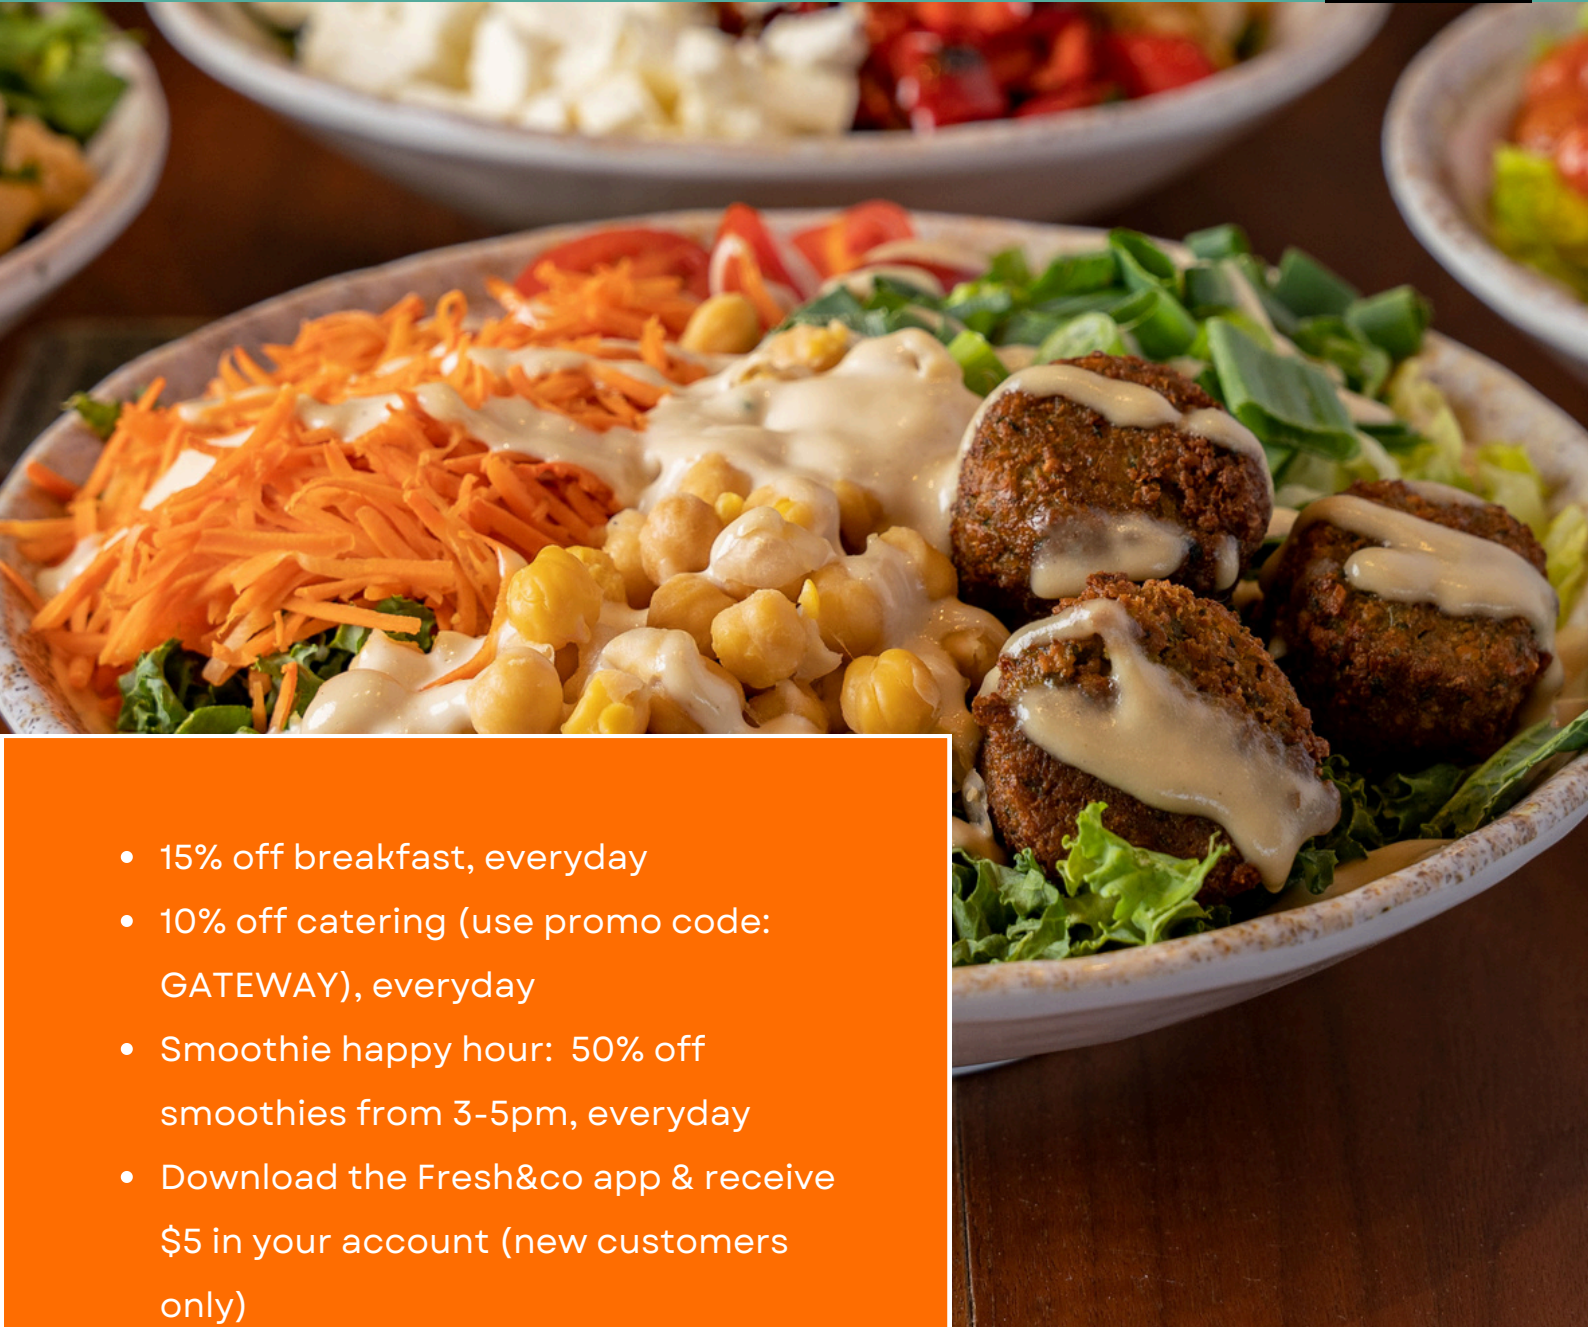

SO MANY SPECIALS THIS MONTH!*

- 15% off breakfast, everyday
- 10% off catering (use promo code: GATEWAY), everyday
- Smoothie happy hour: 50% off smoothies from 3-5pm, everyday
- Download the Fresh&co app & receive $5 in your account (new customers only)

Partnering with farmers to provide hyper-local seasonal fruits and veggies, Fresh & Co's innovative menu is one-of-a-kind, taking special care of their vegan, vegetarian, gluten-free, and meat-loving guests.

fresh&co®

* Valid through October 31, 2024 on full price items only. Additional exclusions may apply at the restaurant's discretion. Proof of office tenancy at Gateway Center required with limit of one per tenant. Promotions may be extended and are subject to change at any time at the total discretion of the restaurant. Please contact the restaurant for full details.